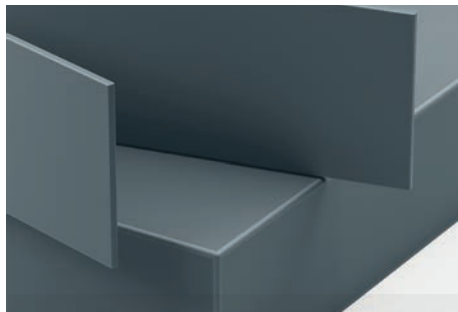

SURTECO

SPHERA

SUPER MATTE SURFACE COLLECTION

Refined elegance meets superior performance

Pristine peace of mind

Glide into the future with next-generation finish technology from SURTECO

This aesthetic evolution of 2D and 3D surfaces is not just about an elevated matte finish with a soft-to-touch experience, but also enhanced functionality with superior scratch and stain resistance - offering peace of mind with lasting durability.

Advanced performance differentiators

-  Super matte finish
-  Soft-glide surface feel
-  Defensive against scratches
-  Shielded against spills & stains
-  Repels fingerprints

Constructions

3D Laminates
2D Laminates
Paper Laminates
Edgeband

Versatile design sphere

Offered in a diverse color portfolio to unify material coordination

We've curated a palette of 12 colors that are compatible across multiple mediums. This allows you to appreciate the charm of a sophisticated matte finish, irrespective of your choice of construction material.